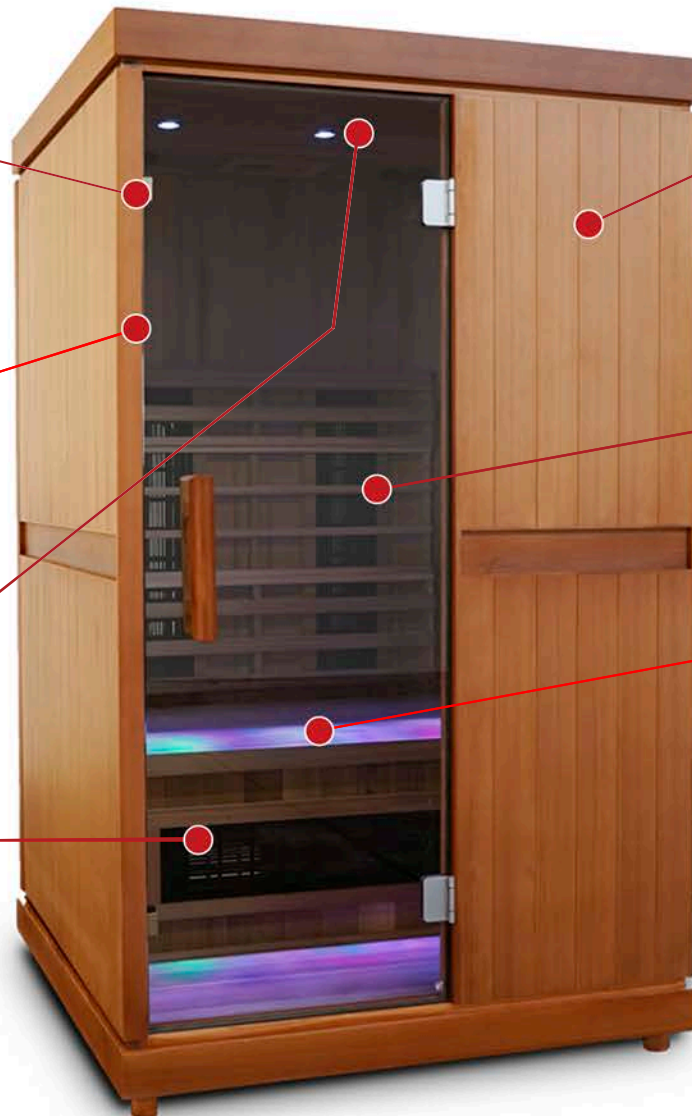

INFLUENCE HYBRID

FULL SPECTRUM SAUNA

INFLUENCE

SAUNA

Interior Controller

Professional touch sensitive controller with a digital display.

Bluetooth

Connect bluetooth with smart device. Zero RF when not in use.

Near Infrared LED

Enjoy 12 colors plus near infrared cold light therapy.

Tempered Glass

8mm tempered glass for ultimate thermal retention.

Canadian Cedar

Only the best Western Red Canadian Cedar. Natural Antimicrobial. PEFC™ certified green.

Carbon + Spectrum™

Spectrum™ mid and far infrared coupled with carbon 360 far infrared flat panel heaters.

Ergonomic Bench

Reversible ergonomic bench for ultimate comfort.

Underwriters Laboratories
Spectrum Plus Incoloy

spectrum+
Infrared Heaters™

SPECIFICATIONS

Electrical

120v
1750 Watts
15 amps
NEMA 5-15P

Wood

Western Red Cedar
FSC™
Vertical Grain

Interior

Width: 43"
Depth: 40"
Height: 70"

Exterior

Width: 47"
Depth: 44"
Height: 78"