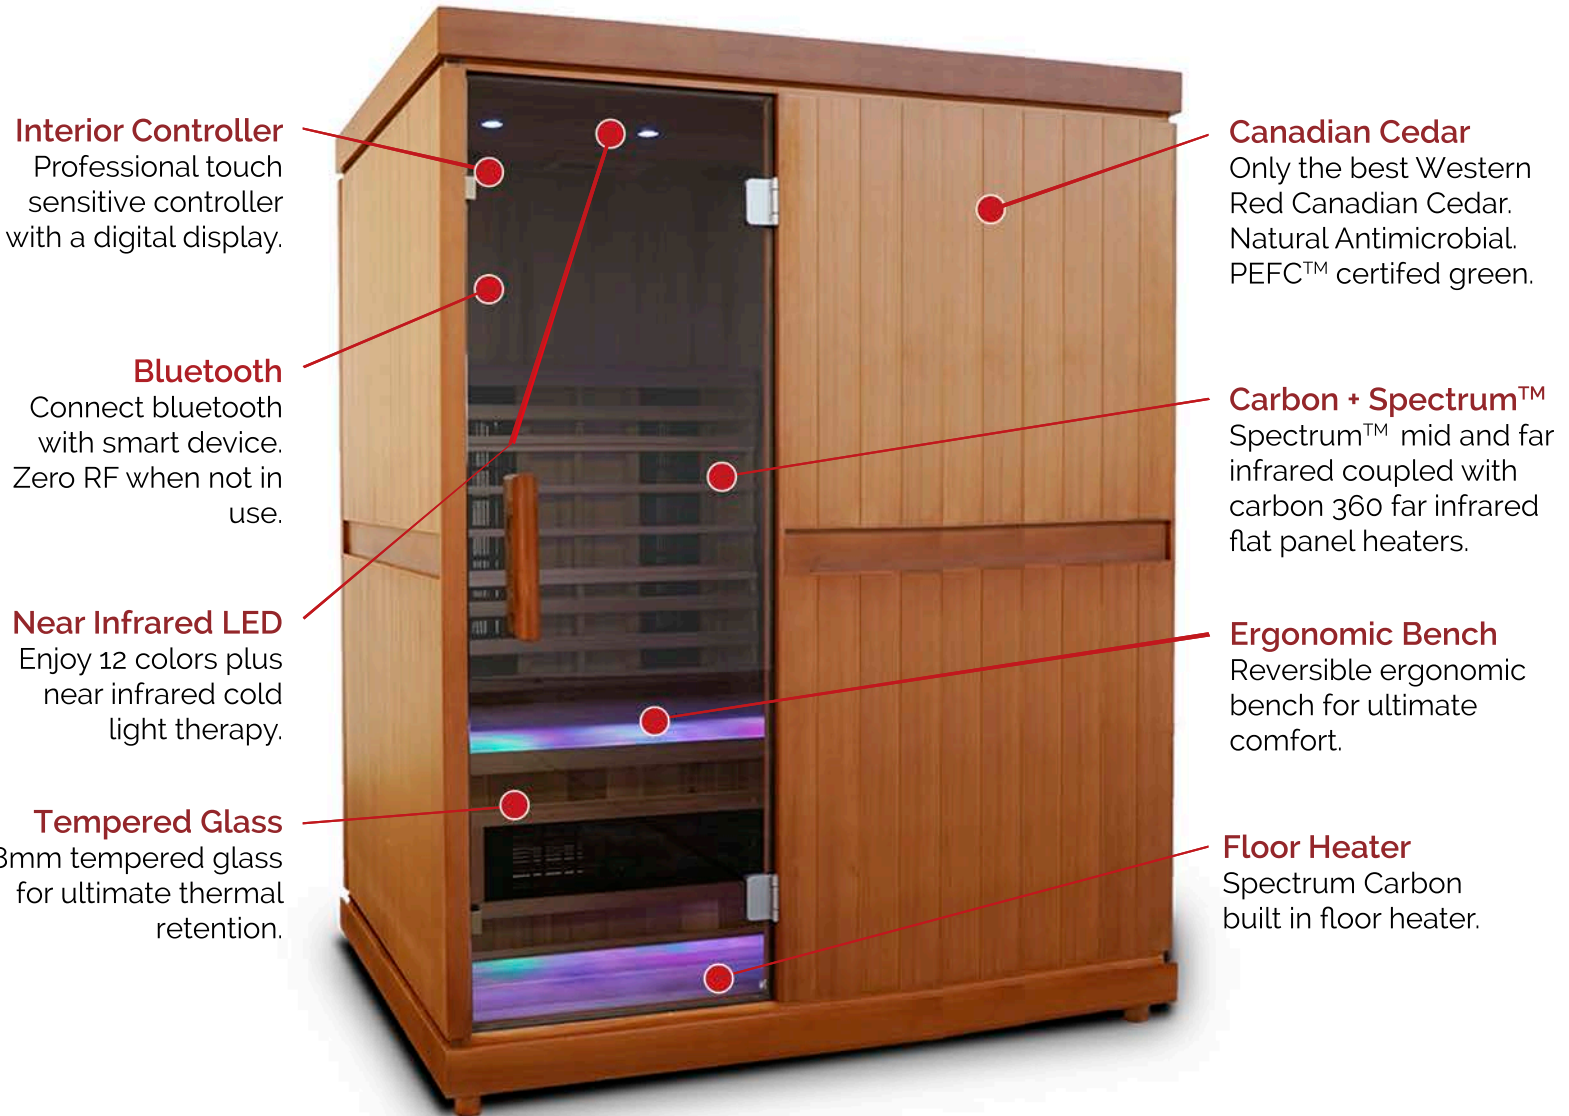

INFLUENCE 3-4

FULL SPECTRUM SAUNA

INFLUENCE

SAUNA

NTS

Underwriters
Laboratories

Spectrum Plus Incoloy

spectrum+
Infrared Heaters™

SPECIFICATIONS

Electrical

230v
3350 Watts
15 amps
NEMA 6-15P

Wood

Western Red Cedar
FSC™
Vertical Grain

Interior

Width: 67 1/2"
Depth: 41 1/2"
Height: 70"

Exterior

Width: 71 3/8"
Depth: 45 3/4"
Height: 78"