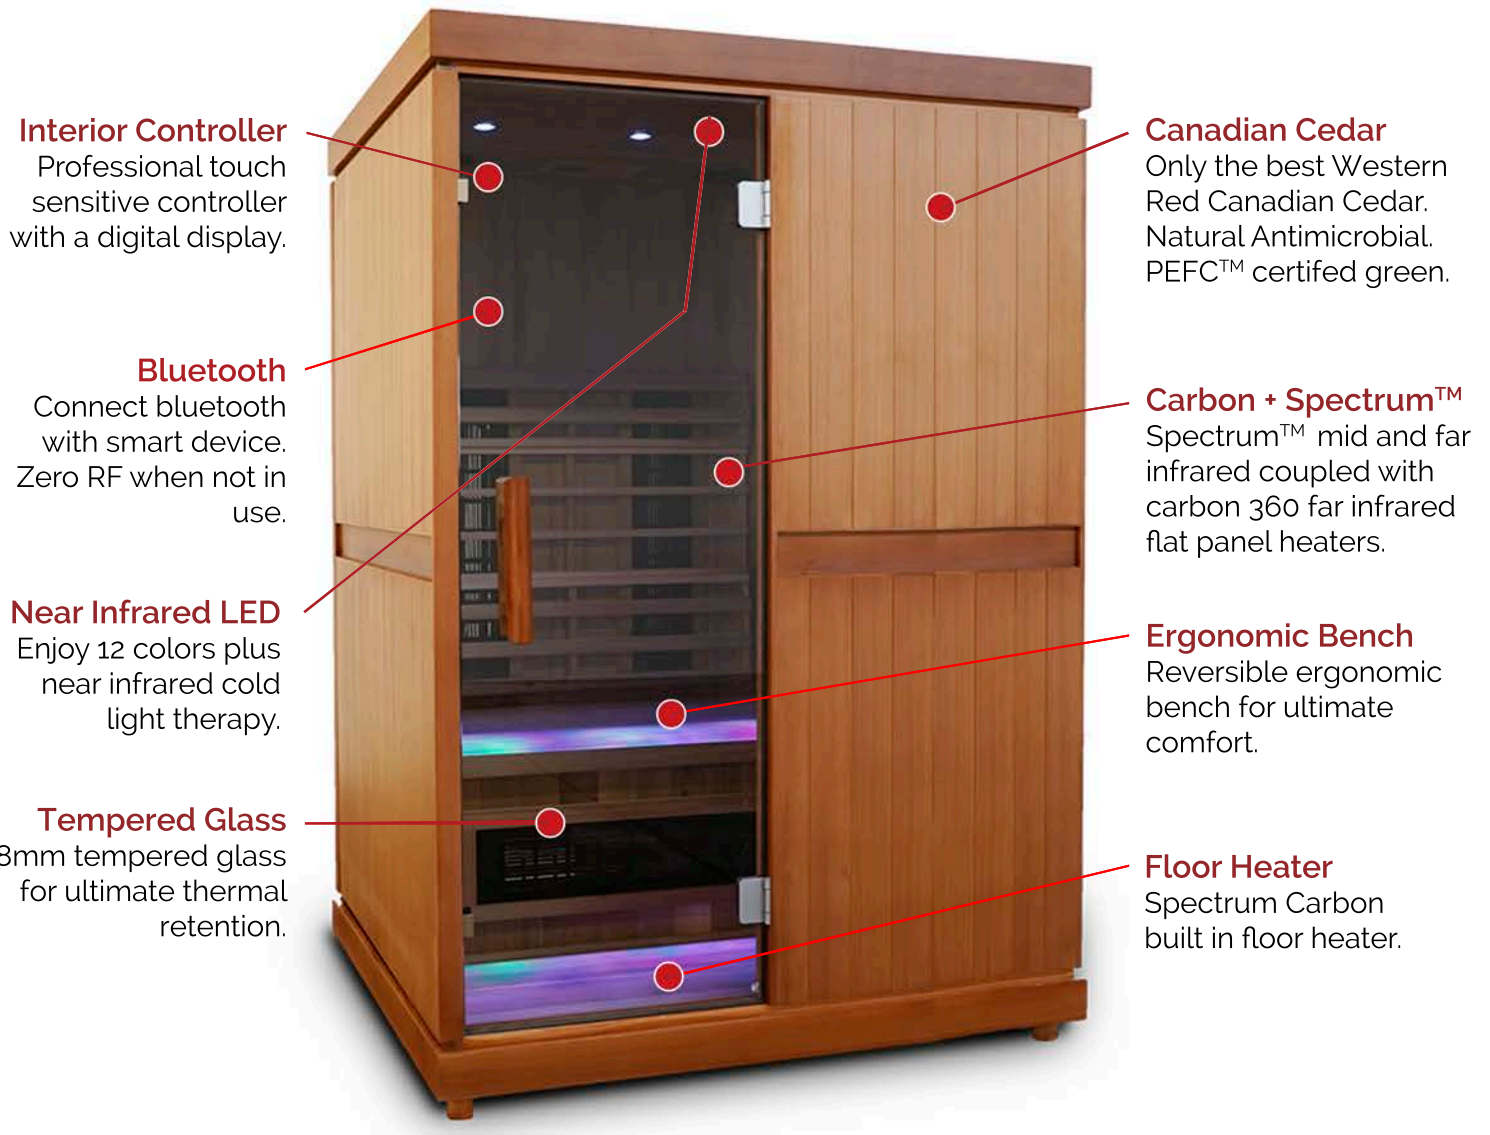

INFLUENCE 2-3

FULL SPECTRUM SAUNA

INFLUENCE

SAUNA

Interior Controller

Professional touch sensitive controller with a digital display.

Bluetooth

Connect bluetooth with smart device. Zero RF when not in use.

Near Infrared LED

Enjoy 12 colors plus near infrared cold light therapy.

Tempered Glass

8mm tempered glass for ultimate thermal retention.

Canadian Cedar

Only the best Western Red Canadian Cedar. Natural Antimicrobial. PEFC™ certified green.

Carbon + Spectrum™

Spectrum™ mid and far infrared coupled with carbon 360 far infrared flat panel heaters.

Ergonomic Bench

Reversible ergonomic bench for ultimate comfort.

Floor Heater

Spectrum Carbon built in floor heater.

Western Red Cedar
FSC™
Vertical Grain

Interior

Width: 49"
Depth: 41 1/2"
Height: 70"

Exterior

Width: 53 1/4"
Depth: 45 3/4"
Height: 78"